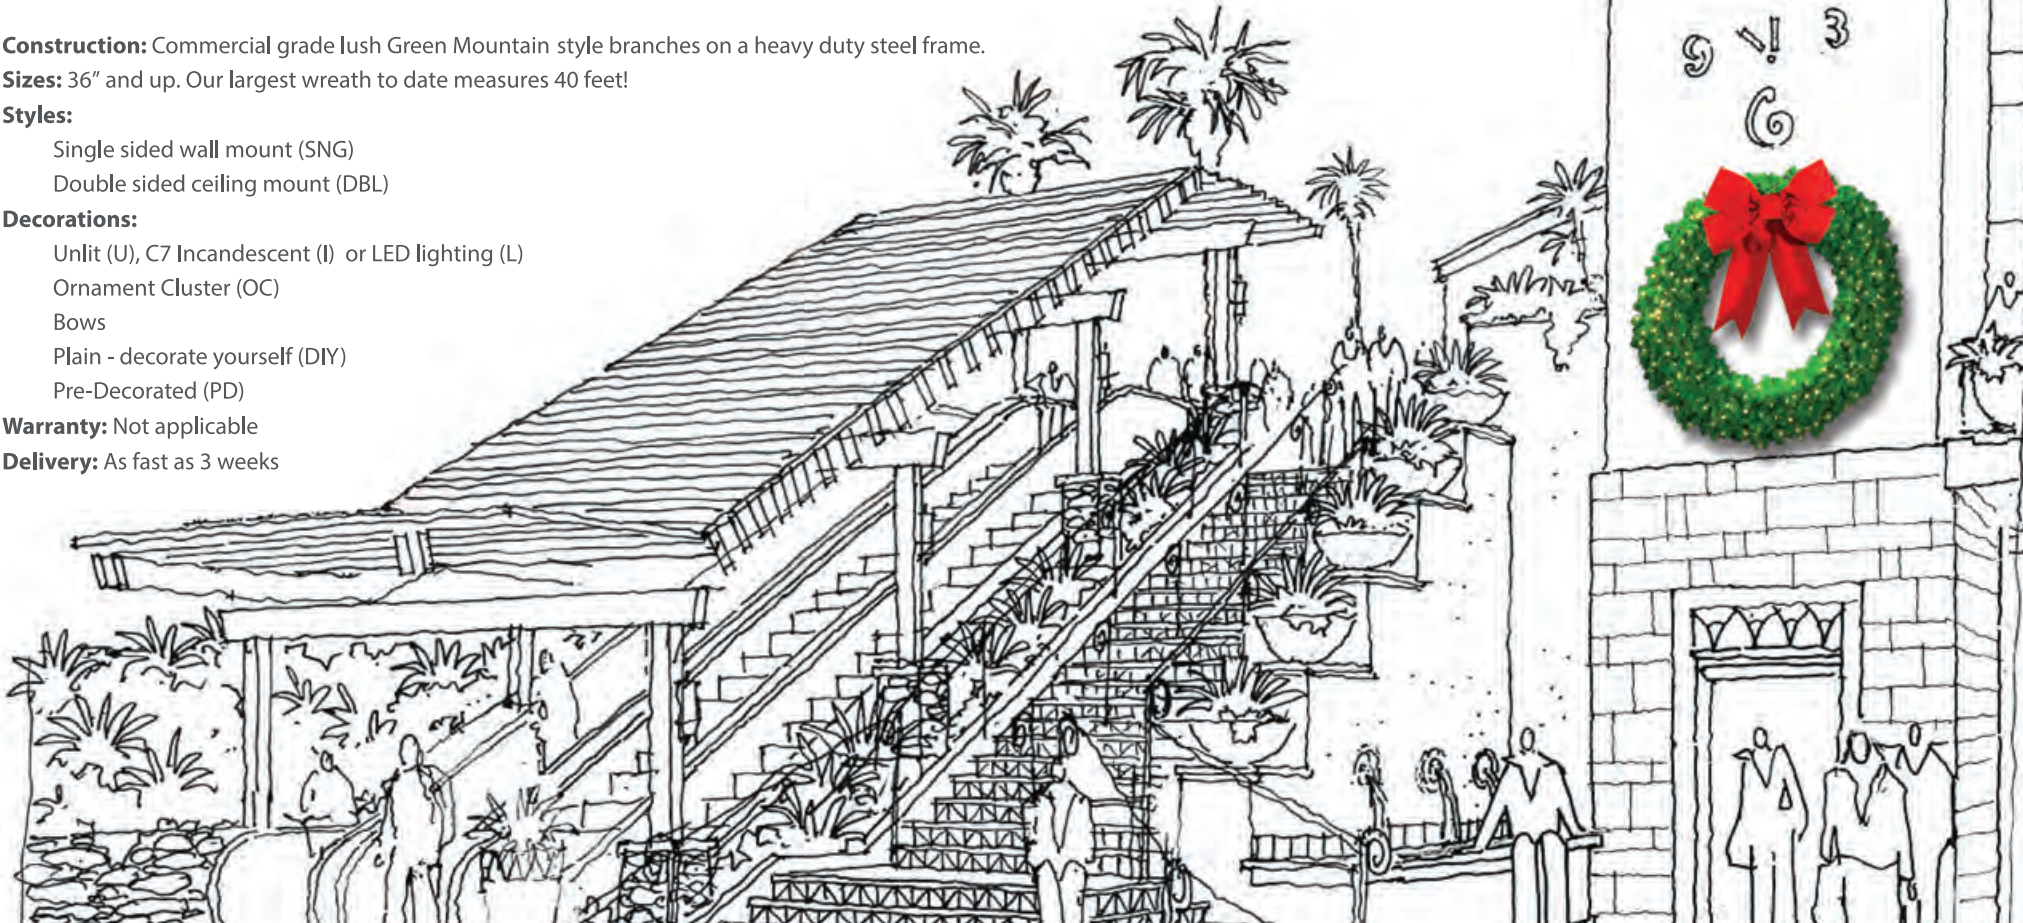

Holiday Wreaths

Simple, Elegant, Joyous Holiday Wreaths

Single face, double face, full bodied greenery

Construction: Commercial grade lush Green Mountain style branches on a heavy duty steel frame.

Sizes: 36" and up. Our largest wreath to date measures 40 feet!

Styles:

- Single sided wall mount (SNG)
- Double sided ceiling mount (DBL)

Decorations:

- Unlit (U), C7 Incandescent (I) or LED lighting (L)
- Ornament Cluster (OC)
- Bows
- Plain - decorate yourself (DIY)
- Pre-Decorated (PD)

Warranty: Not applicable

Delivery: As fast as 3 weeks

Options

Incandescent or C7 Lights

Ornament Clusters
(OC)

Bow

up to 50% — Orders placed before March 31st
up to 40% — Orders placed before July 31st