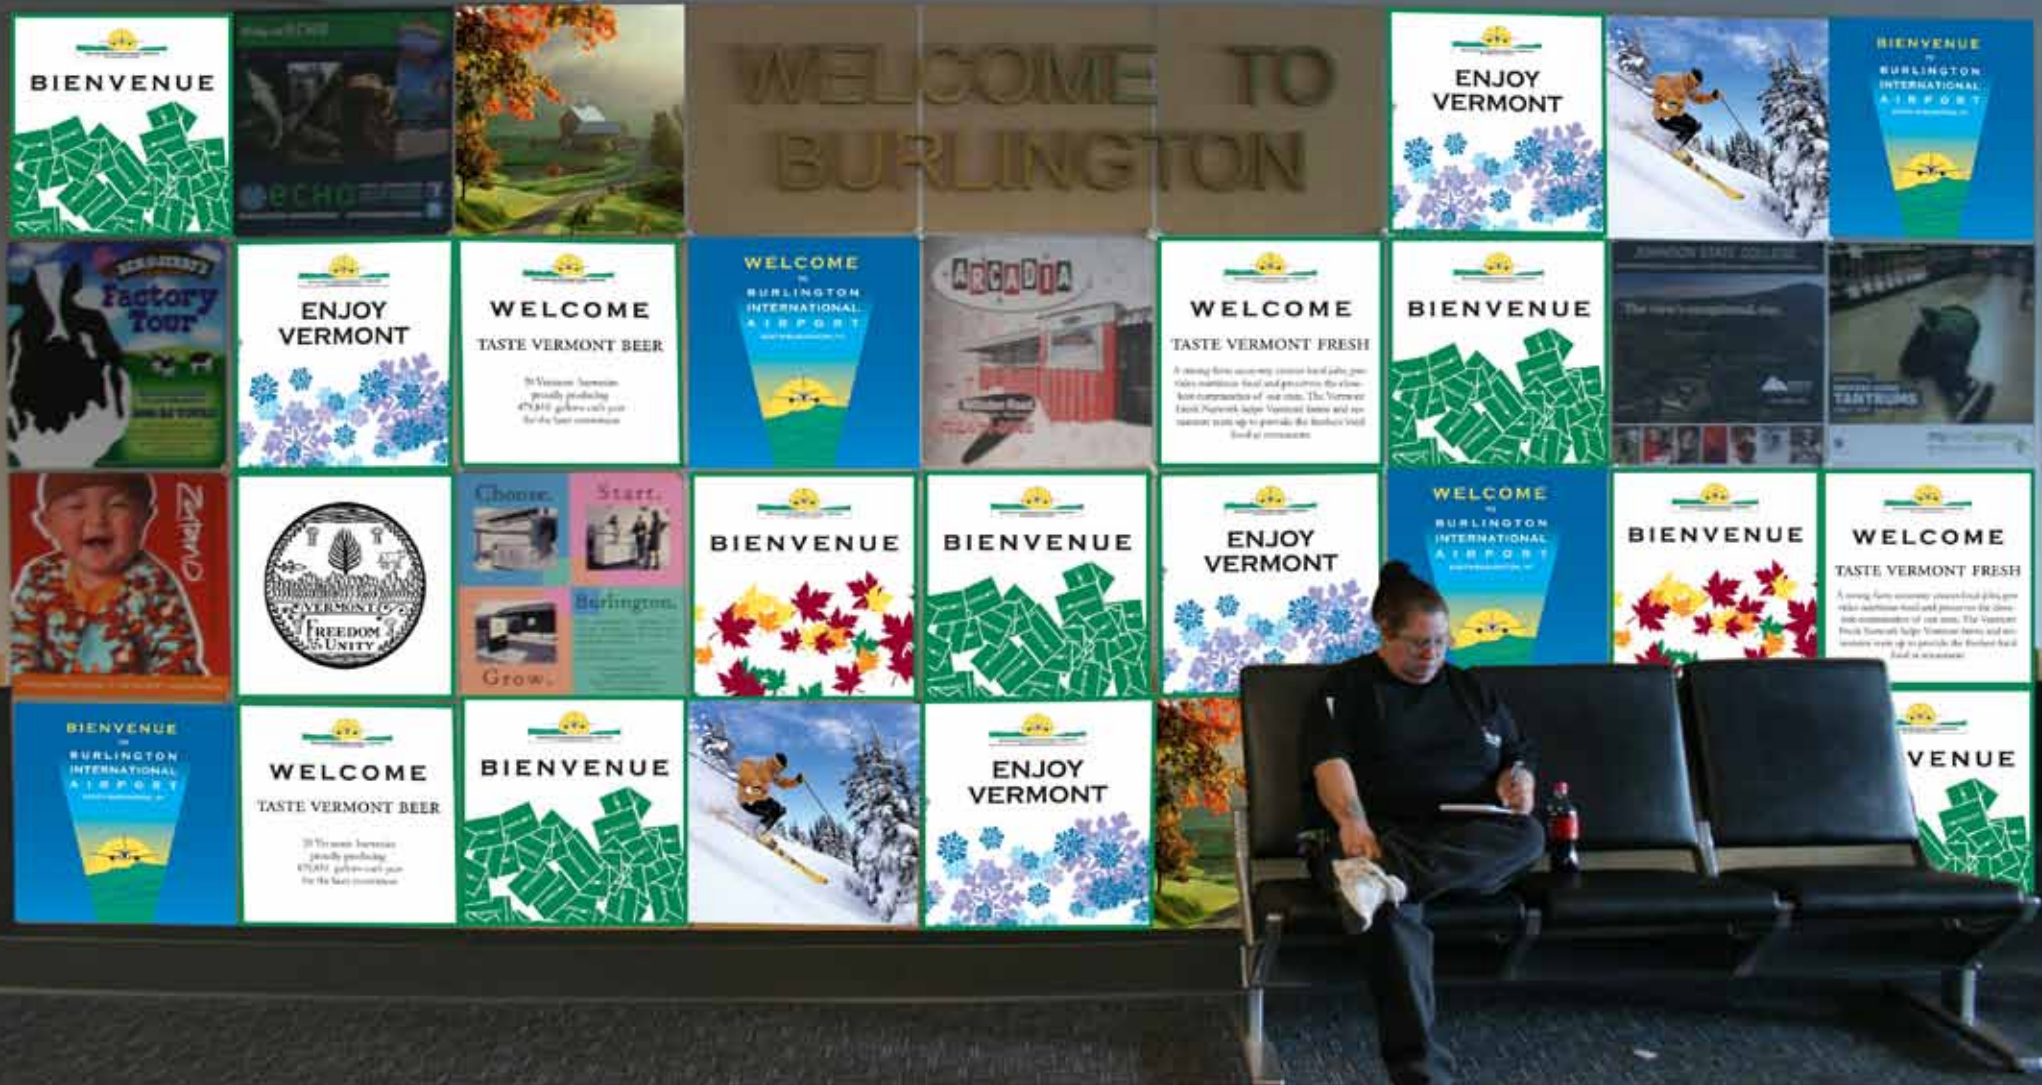

Ad Board Place Holders

Digitally printed on one side, trim cut, card stock